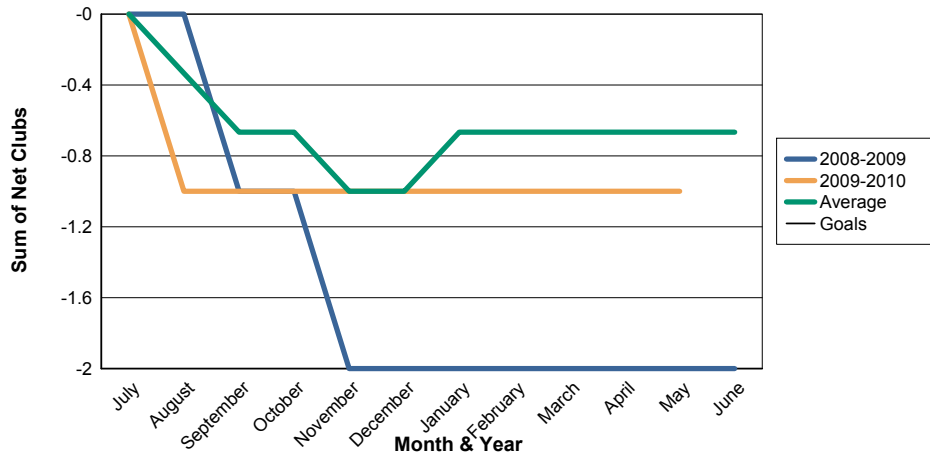

Sum of Net Clubs/ Month & Year

For District 104 A