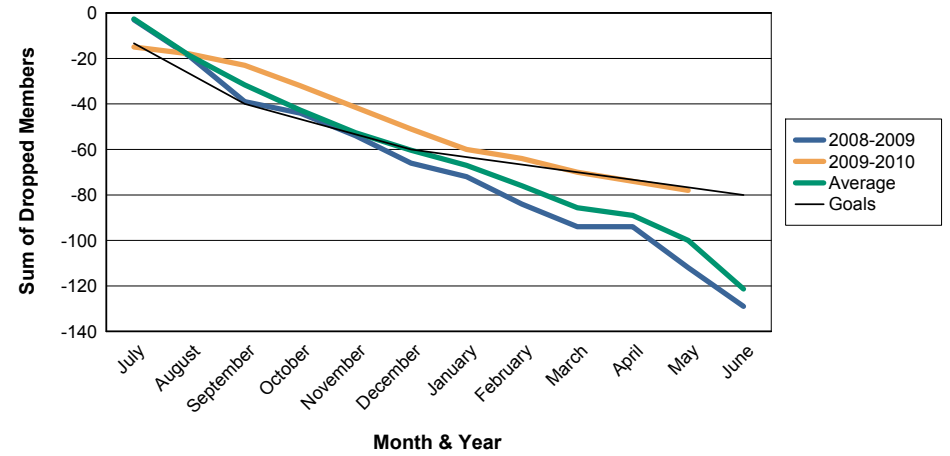

For District 104 A

Sum of Charter Members/ Month & Year

For District 104 A

3 Year Comparisons for GMT Constitutional Area 4

By GMT District

As of May 2010

Sum of New Members/ Month & Year

For District 104 A

Sum of Dropped Members/ Month & Year

For District 104 A

Sum of Net Members/ Month & Year

For District 104 A