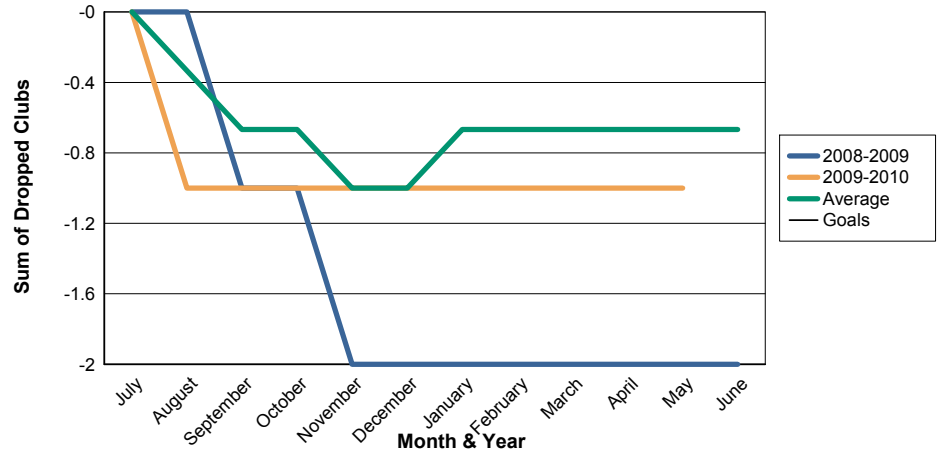

3 Year Comparisons for GMT Constitutional Area 4

By GMT District

As of May 2010

Sum of New Clubs/ Month & Year

For District 104 A

Sum of Dropped Clubs/ Month & Year

For District 104 A

Sum of Net Clubs/ Month & Year