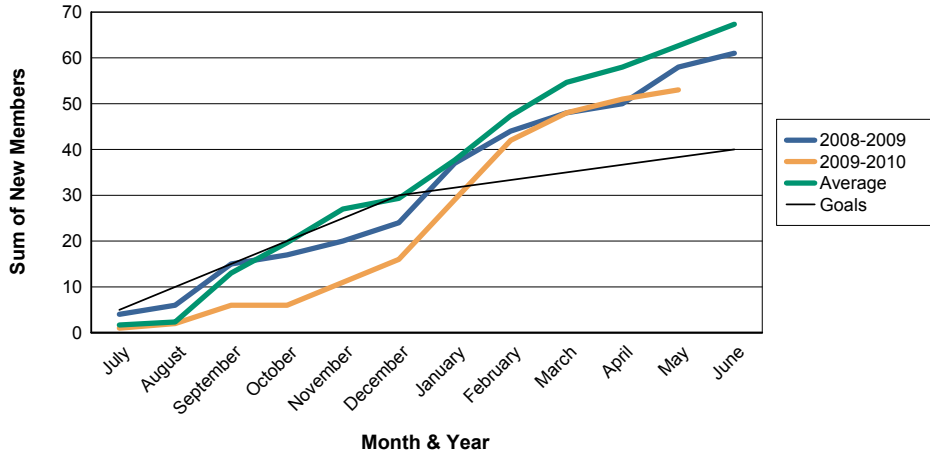

3 Year Comparisons for GMT Constitutional Area 4

By GMT District

As of May 2010

Sum of New Clubs/ Month & Year

For District 104 A

Sum of Dropped Clubs/ Month & Year

For District 104 A

Sum of Net Clubs/ Month & Year

For District 104 A

Sum of Charter Members/ Month & Year

For District 104 A

3 Year Comparisons for GMT Constitutional Area 4

By GMT District

As of May 2010

Sum of New Members/ Month & Year

For District 104 A

Sum of Dropped Members/ Month & Year

For District 104 A

Sum of Net Members/ Month & Year

For District 104 A