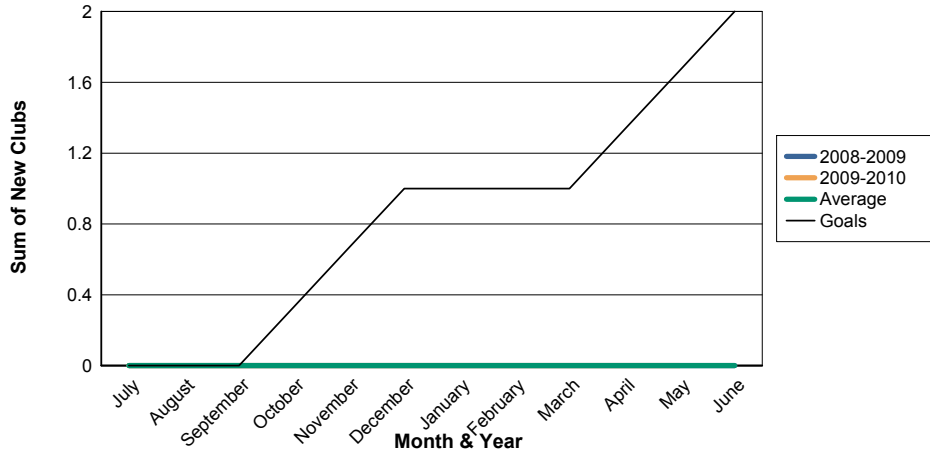

3 Year Comparisons for GMT Constitutional Area 4

By GMT District

As of May 2010

Sum of New Clubs/ Month & Year

For District 104 A

Sum of Dropped Clubs/ Month & Year

For District 104 A

Sum of Net Clubs/ Month & Year