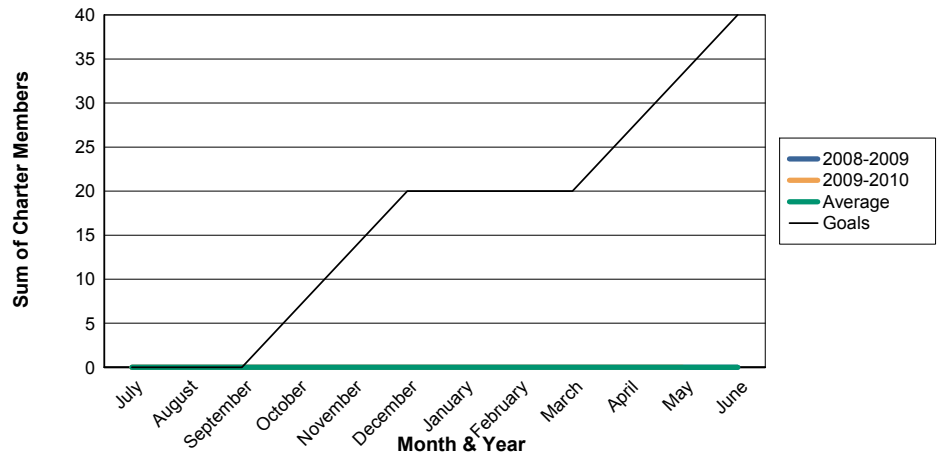

Sum of Charter Members/ Month & Year

For District 104 A